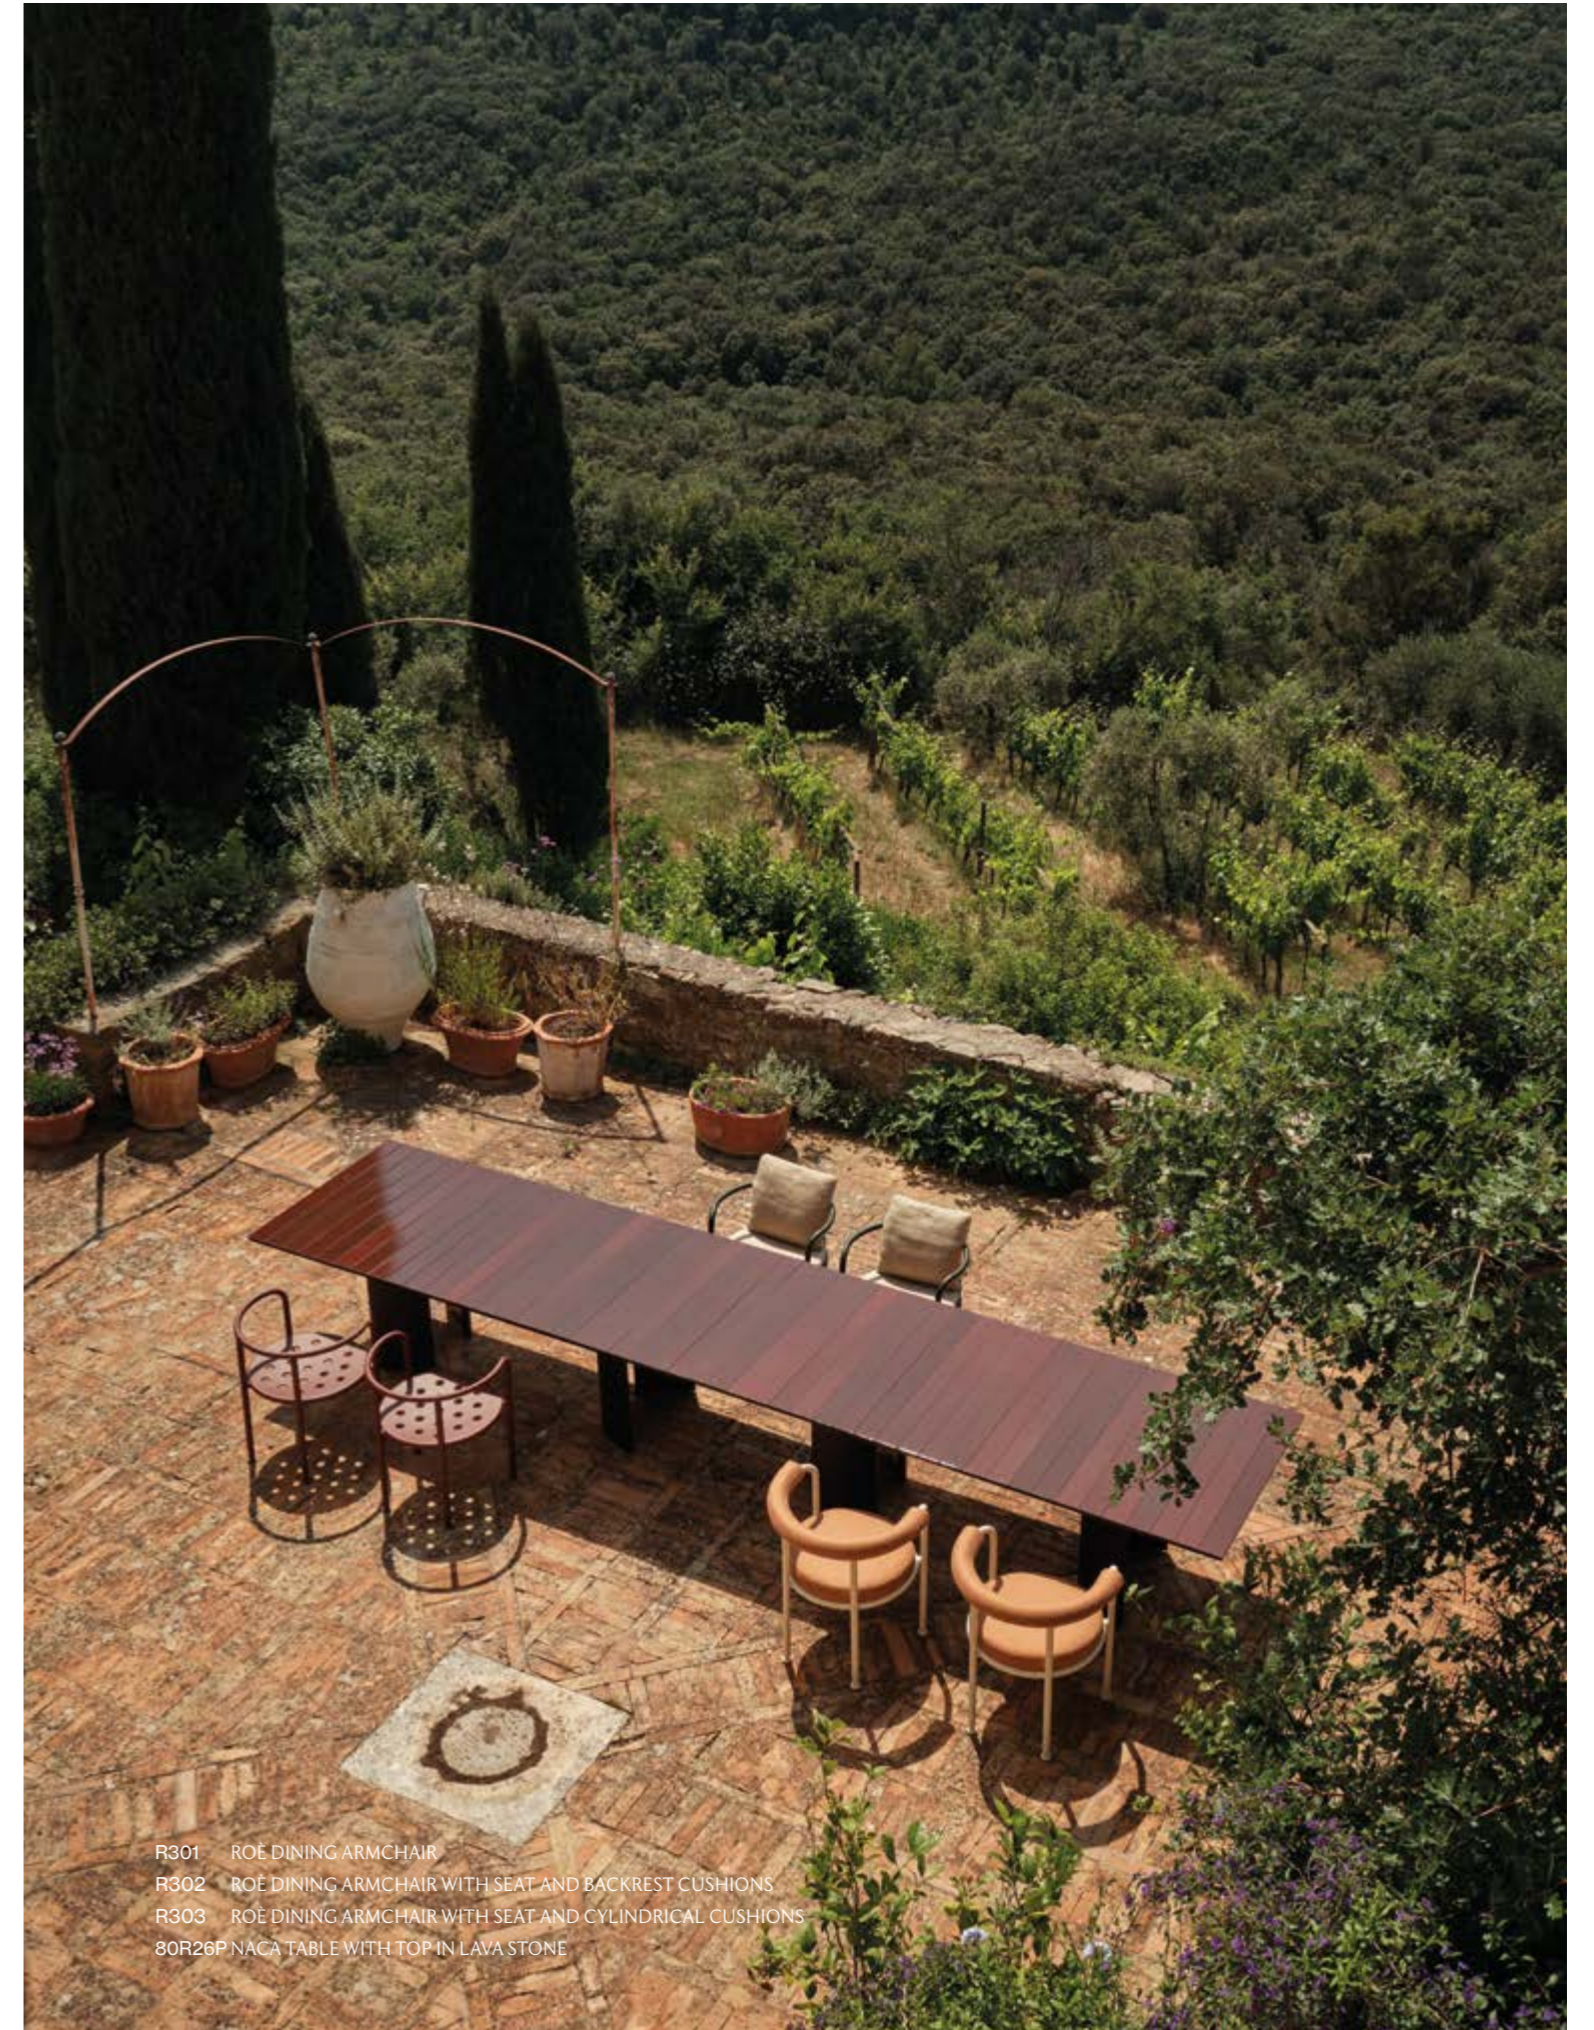

R301 ROÈ DINING ARMCHAIR
R302 ROÈ DINING ARMCHAIR WITH SEAT AND BACKREST CUSHIONS
R303 ROÈ DINING ARMCHAIR WITH SEAT AND CYLINDRICAL CUSHIONS
80R26P NACA TABLE WITH TOP IN LAVA STONE

80T16A NACA ROUND TABLE