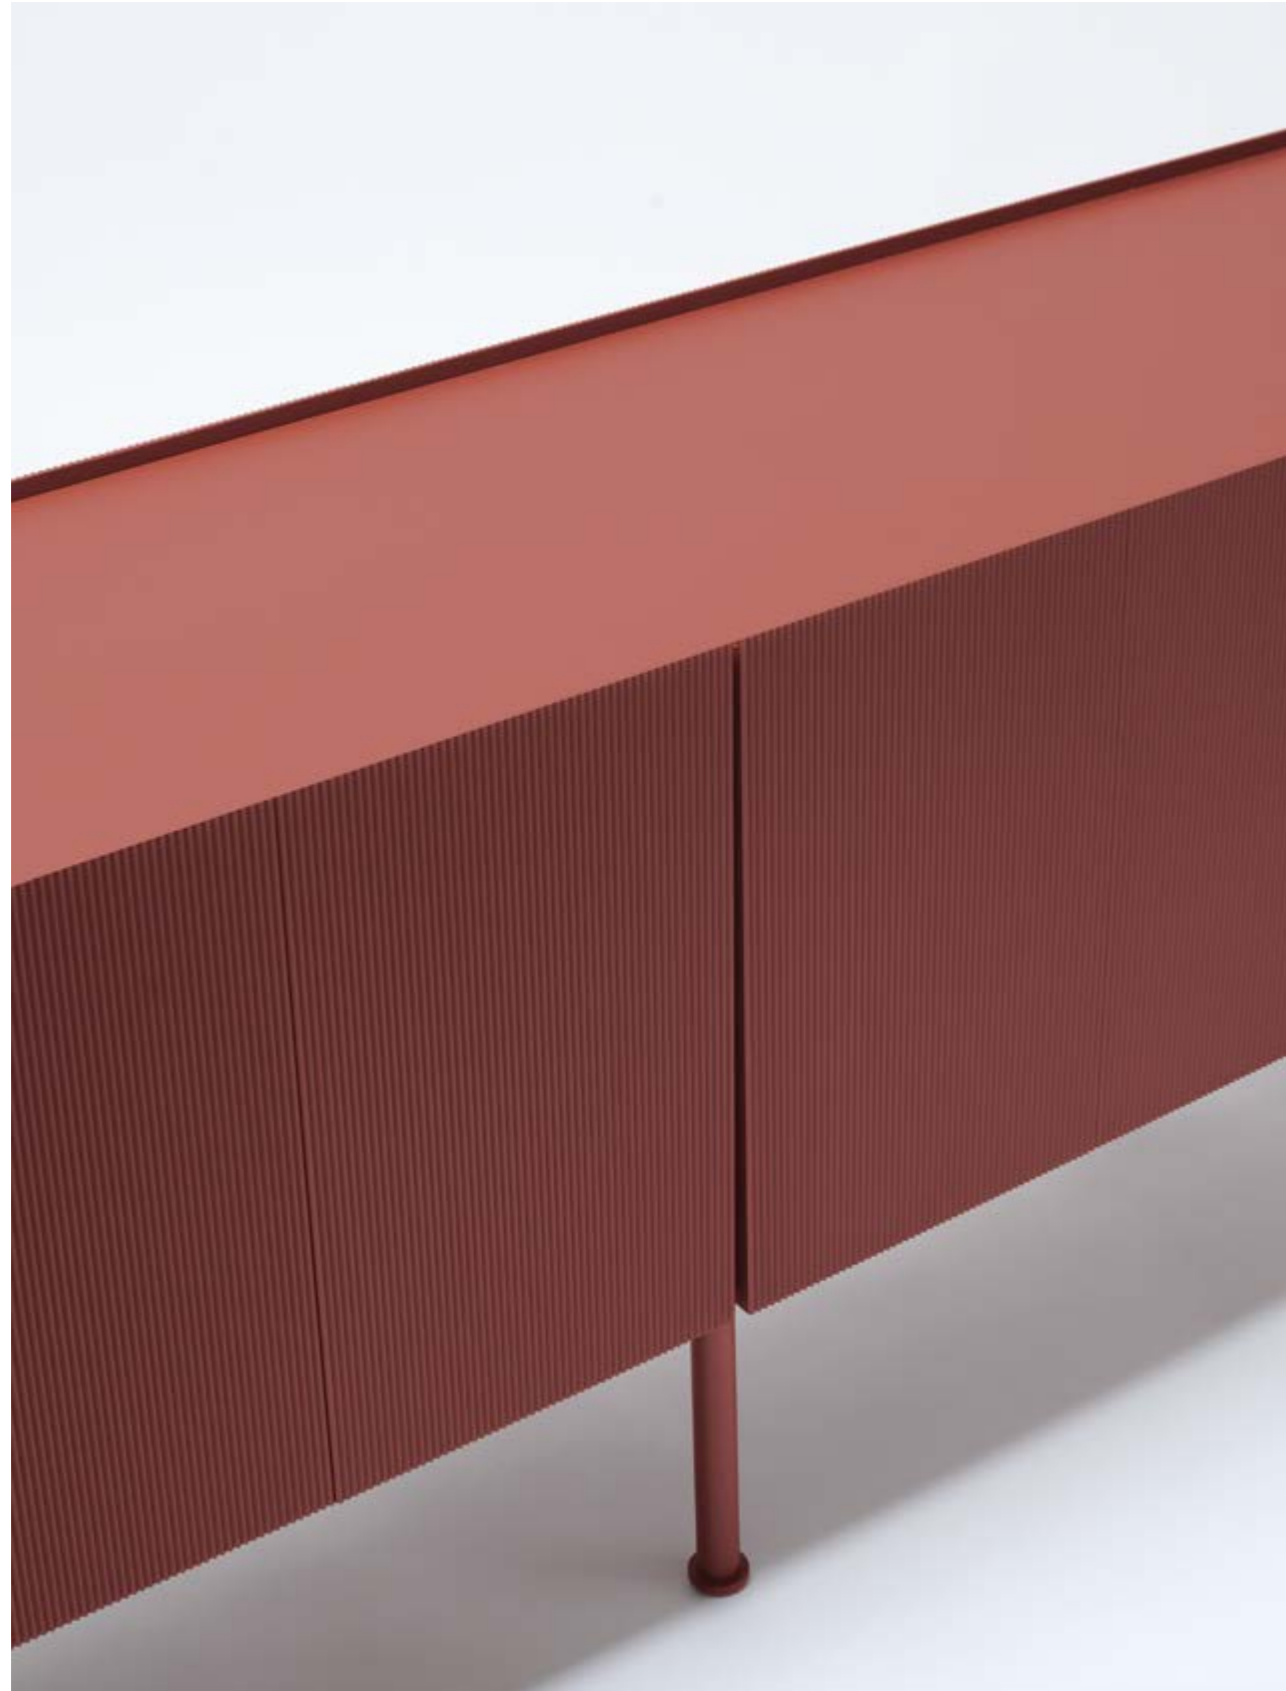

4712 SAMBA LOW SIDBOARD WITH FOUR DOORS DETAIL