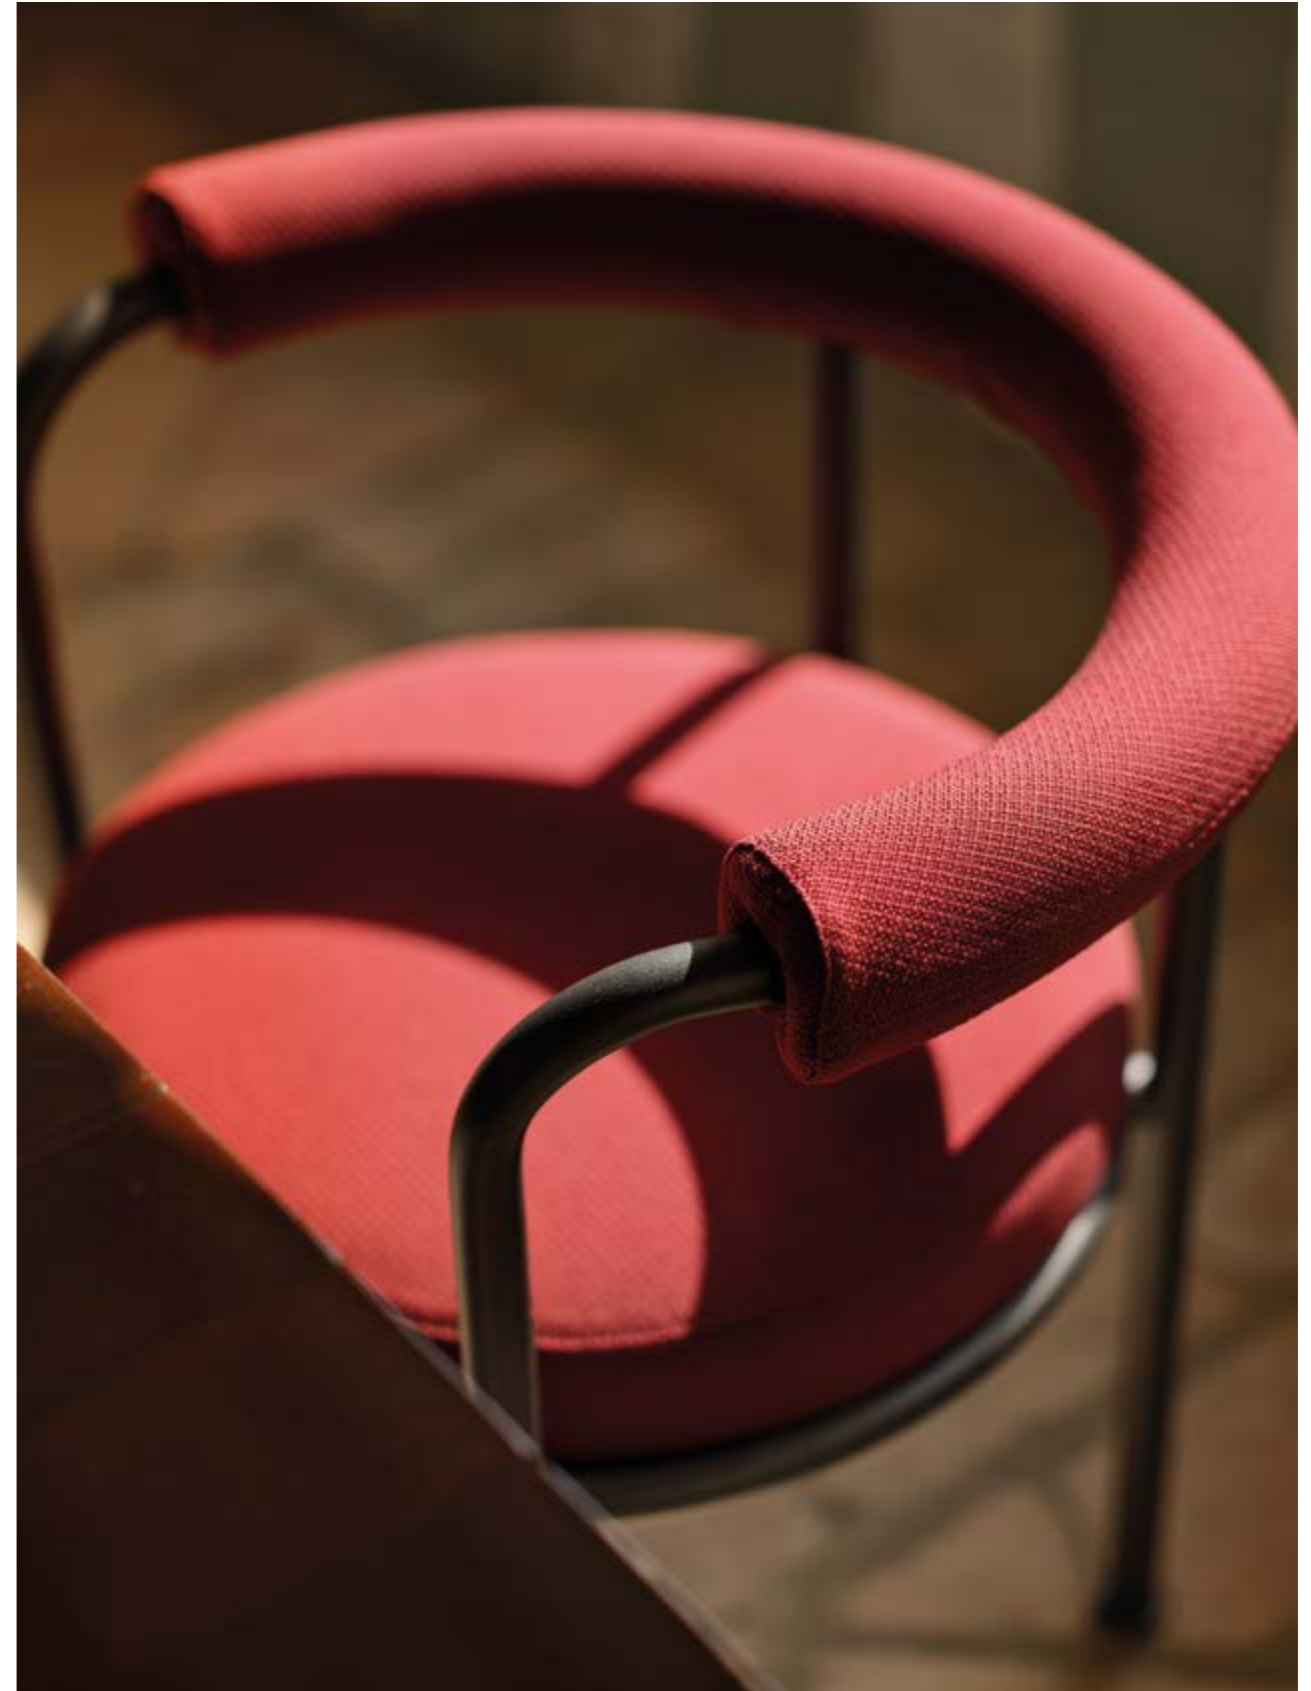

80R30L NACA TABLE WITH TOP IN TEAK

80R30P NACA TABLE WITH TOP IN LAVA STONE

ROÈ

Design Francesco Meda & David Lopez Quincoces

R301 ROÈ DINING ARMCHAIR

R301 ROÈ DINING ARMCHAIR

R301 ROÈ DINING ARMCHAIR
 R302 ROÈ DINING ARMCHAIR WITH SEAT AND BACKREST CUSHIONS
 R303 ROÈ DINING ARMCHAIR WITH SEAT AND CYLINDRICAL CUSHIONS