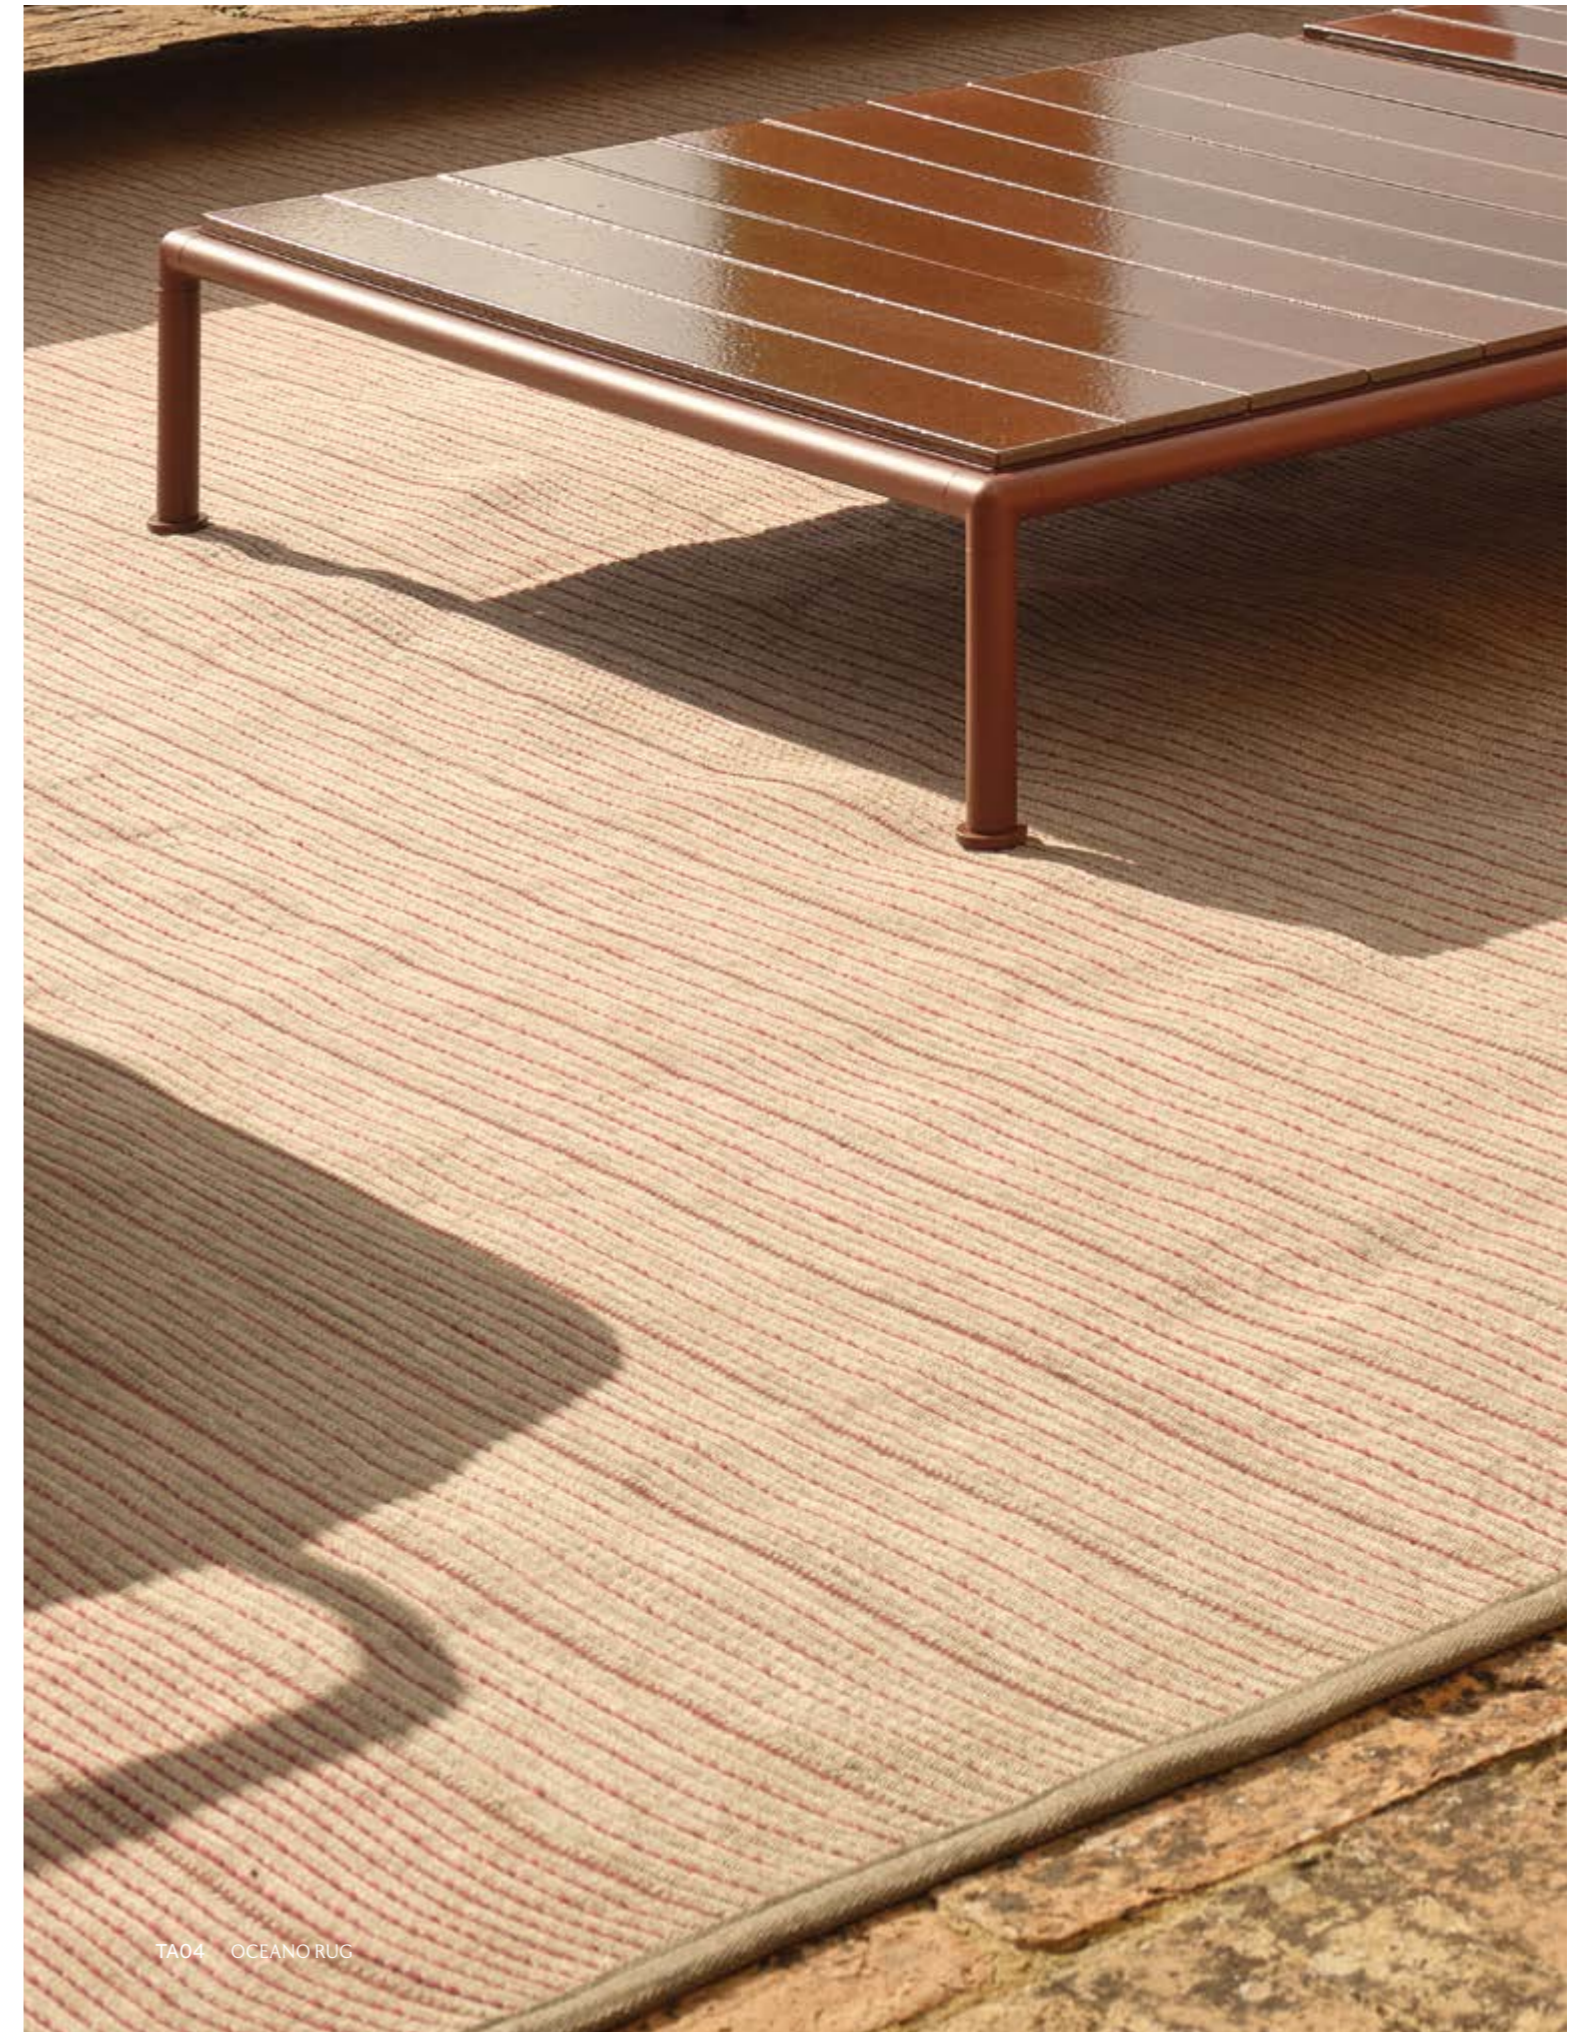

N2219 ORIZON BENCH WITH NATURALL FINISHING DETAIL

N2219 ORIZON BENCH WITH NATURALL FINISHING

N2219A ORIZON BENCH WITH BACKREST IN PAINTED ALUMINIUM DETAIL

N2125A ORIZON BENCH

OCEANO

Design R&D Fast

TA04 - OCEANO RUG