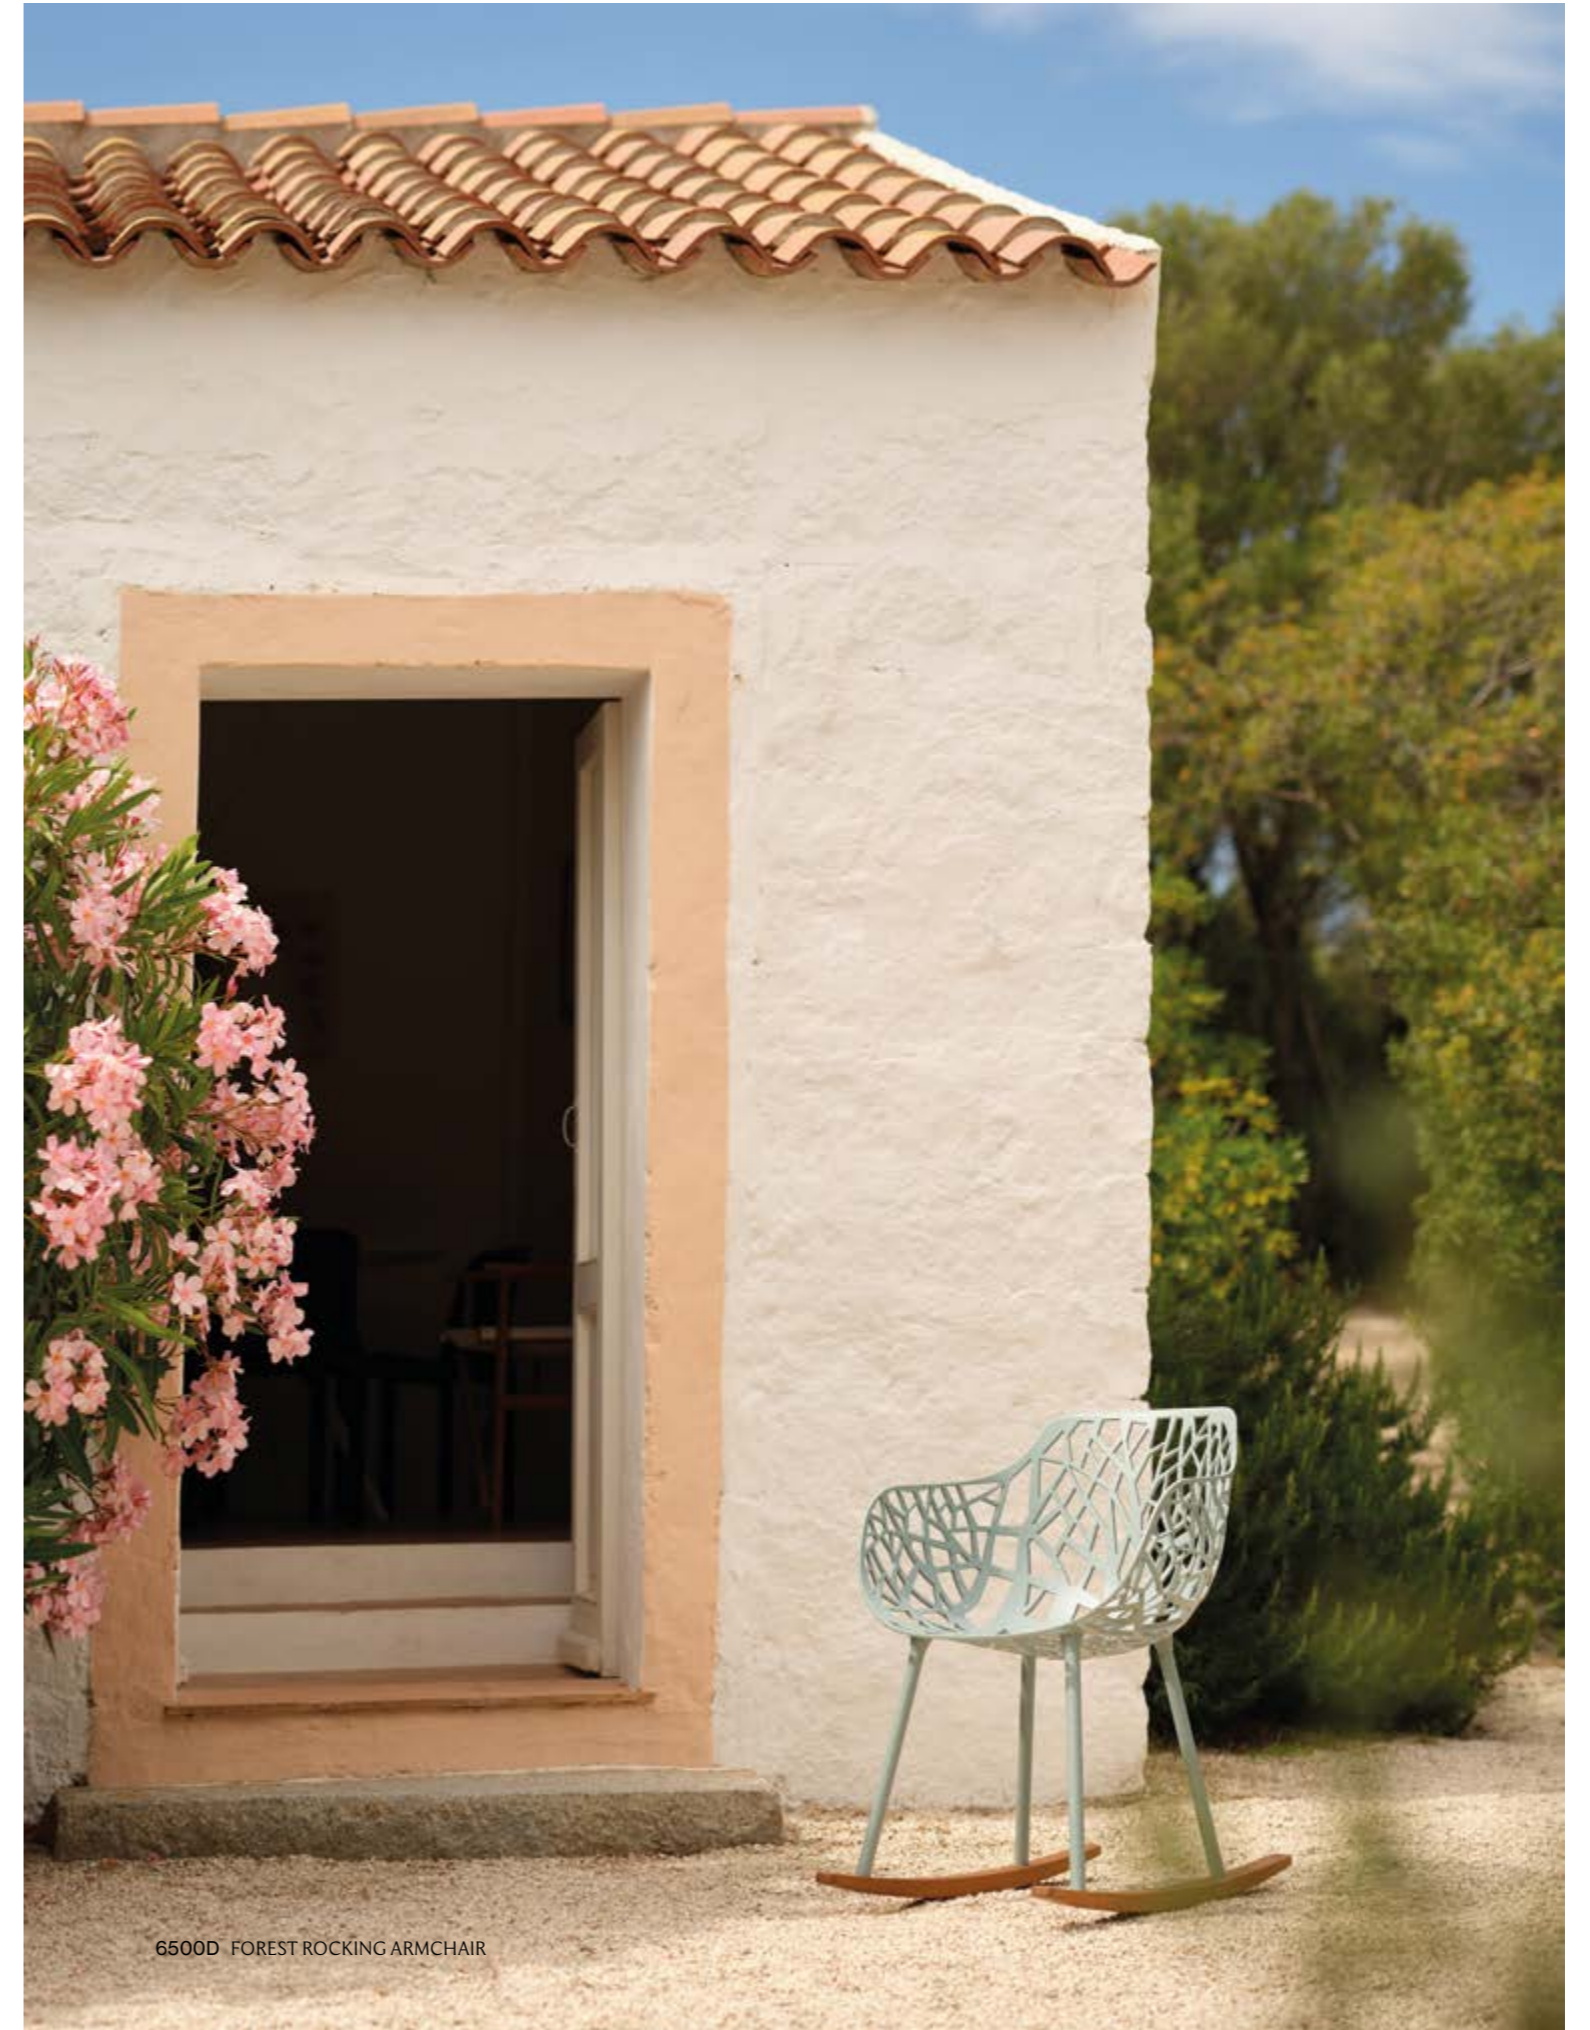

6500D FOREST ROCKING ARMCHAIR