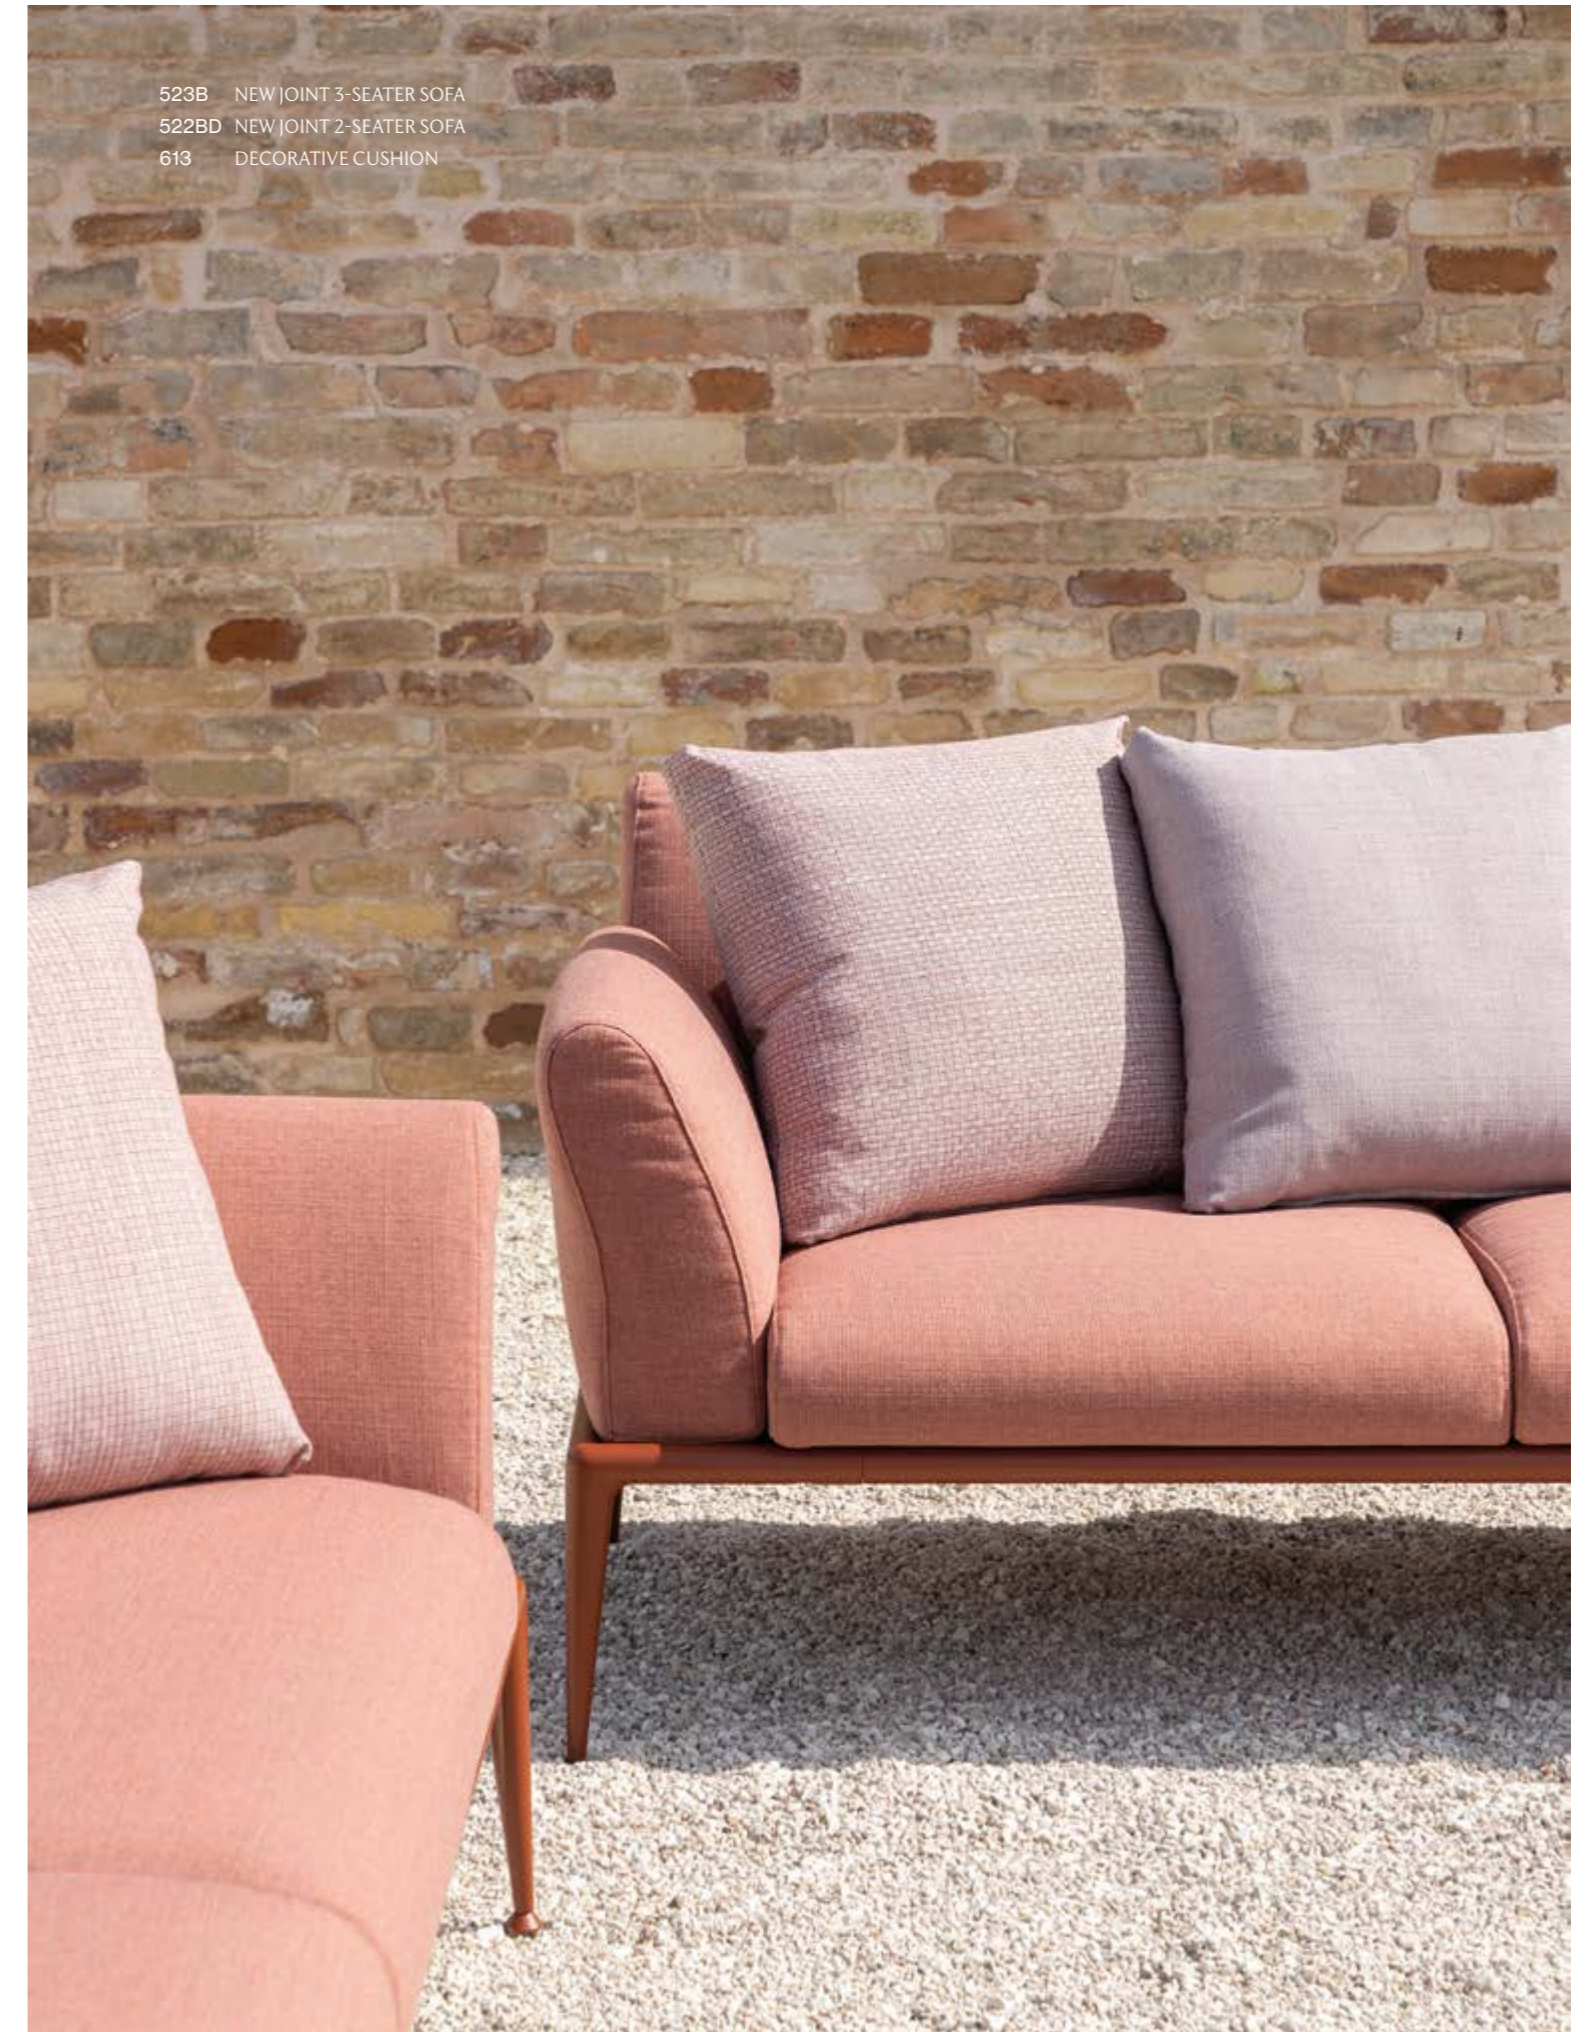

NEW JOINT

Design Riccardo Giovanetti