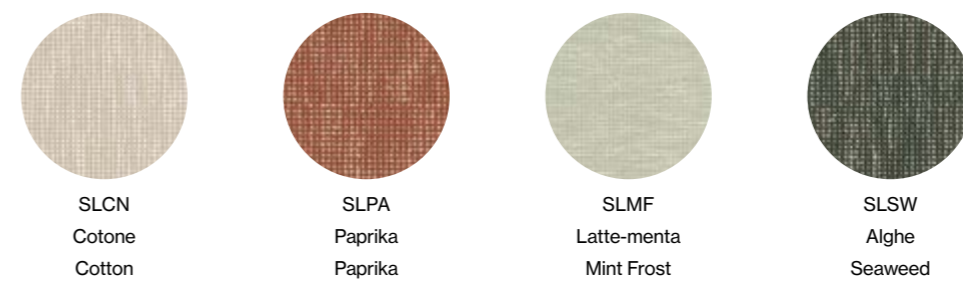

TESSUTI • FABRICS

Range 2

Heritage recycle

Positano **RaDa**

TESSUTI • FABRICS

Range 3

Lopi

Slow

Gaià **(agon)**

Mojito **marzottointeriors**

Cosmopolitan **marzottointeriors**