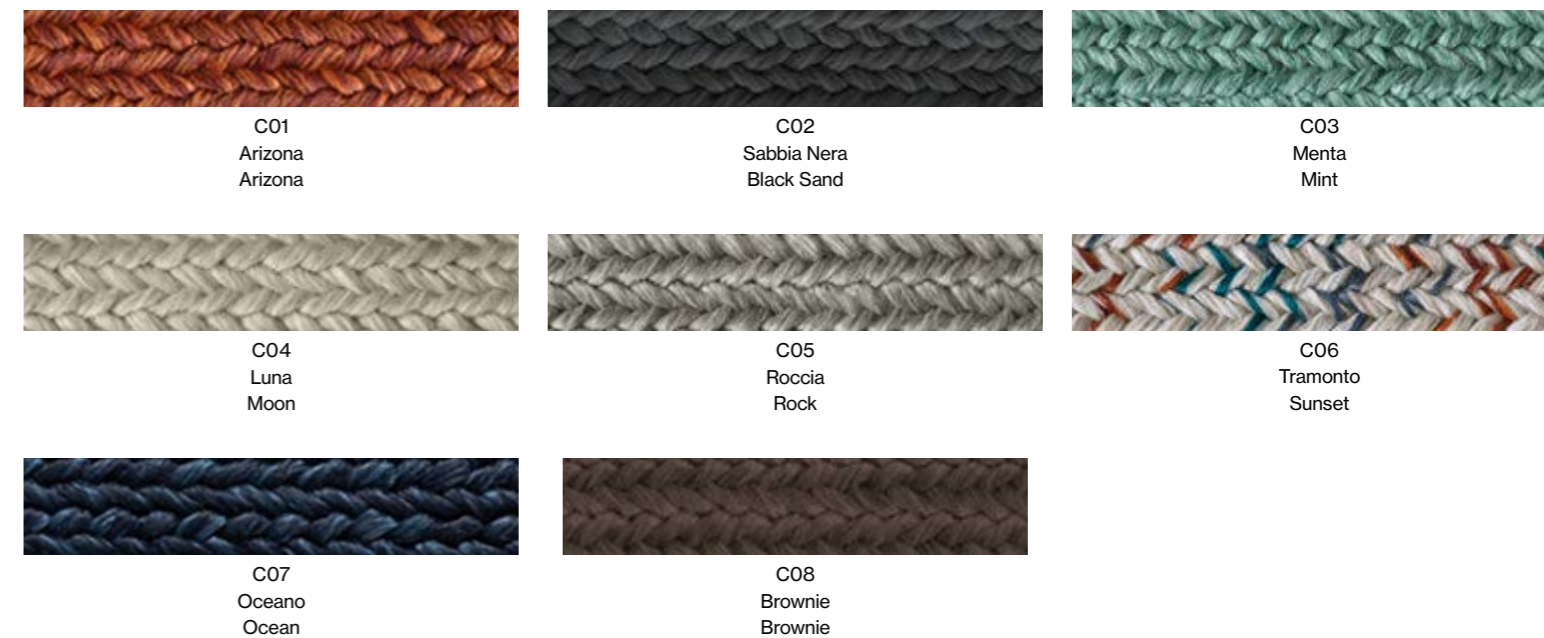

- 11 FABRIC NVSI SILK
- 12 FABRIC HCE CEREAL

MARE • SEA

- 1 ALUMINIUM 32 GREY BLUE
- 2 ROPE C07 OCEAN
- 3 LAVA STONE PL02 ABYSSAL
- 4 FELT FCL COLONIAL BLUE
- 5 BATYLINE BBR SLATE BLUE

- 6 FABRIC IRNE NEPTUNE
- 7 FABRIC SNA NAVY
- 8 FABRIC POOC OCTANIO
- 9 FABRIC DESP SAPPHIRE

2
Nero
Black

9
Grigio Metallo
Metallic Grey

11
Oro Perlato
Pearly Gold

13
Azzurro Pastello
Light Blue

14
Grigio Polvere
Powder Grey

19
Tè Verde
Green Tea

26
Bianco Antico
Antique White

27
Bianco Burro
Butter White

ATSV
Savana
Savannah

ATST
Tempesta
Storm

ATVO
Vulcano
Volcano

ATWM
Muschio Bianco
White Musk

BATYLINE

Range 1

Range 2

SIMILPELLE • LEATHERETTE

FELTRO • FELT

CORDE • ROPES

CORDE PIATTE • FLAT ROPES

© FAST Spa

Creative Direction
Francesco Meda e David Lopez Quincoces

Creative Consultant
Antonella Frezza

Graphic Design
Alessandro Maffioletti

Photography
Beppe Brancato, Salva Lopez, Alberto Strada, Mattia Toselli